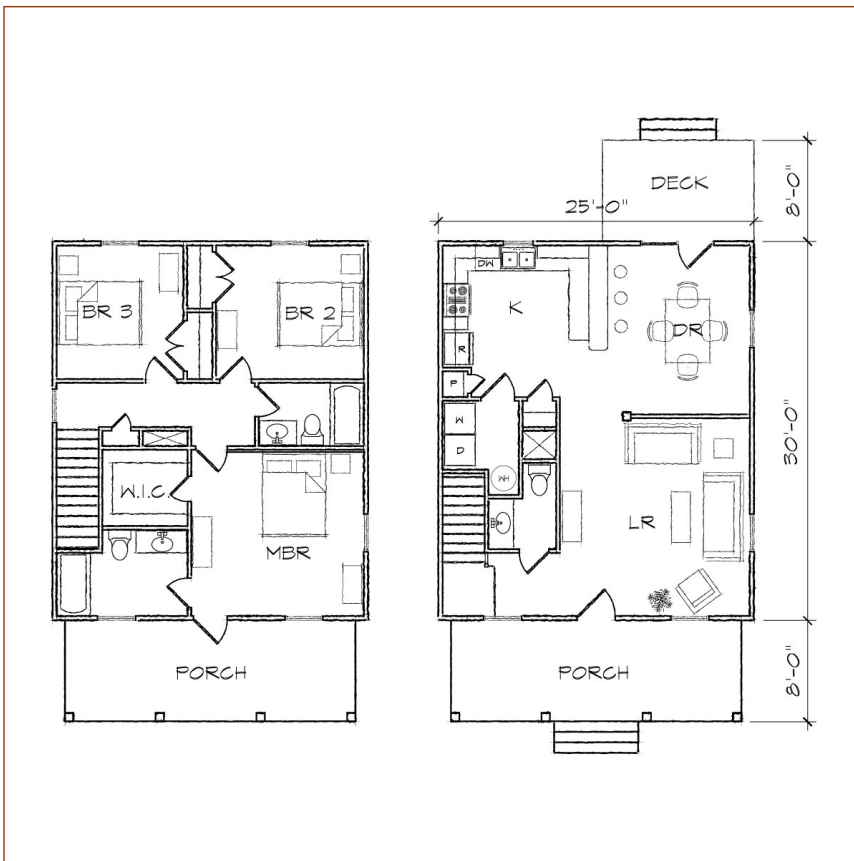

To order, email info@tightlinesdesigns.com or call 1-800-958-0012.