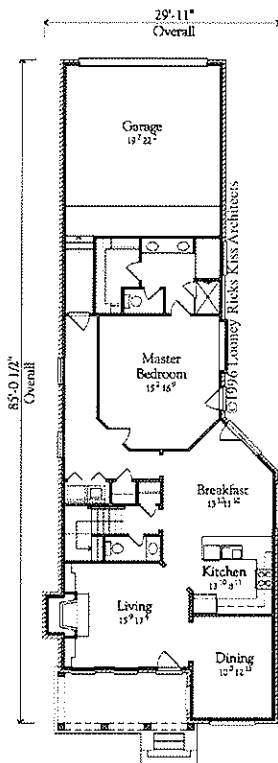

©1996 Looney Ricks Kiss Architects

First Floor Plan - 1,354 Sq. Ft.

Second Floor Plan - 785 Sq. Ft.

175 Toyota Plaza, Suite 600
 Memphis, Tennessee 38103
 Telephone 901 521 1440
 Fax 901 525 2760
 Internet: www.lrk.com

Memphis Nashville Princeton
 Celebration Rosemary Beach Dallas
 Architecture • Planning • Interiors • Research
 Graphic Design • Urban Design • Landscape Architecture

Plan Number OS.96252.LR
Sq. Ft. 2,139
Width 29'- 11"
Depth 85'- 0 1/2"