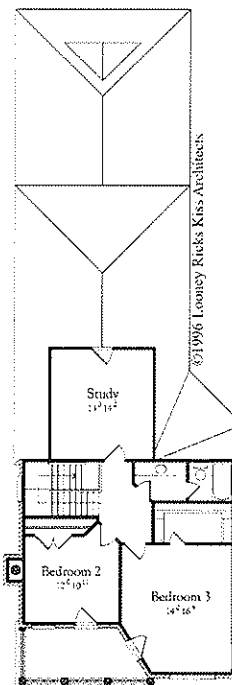

©1996 Looney Ricks Kiss Architects

First Floor Plan - 1,354 Sq. Ft.

Second Floor Plan - 785 Sq. Ft.

175 Toyota Plaza, Suite 600
 Memphis, Tennessee 38103
 Telephone 901 521 1440
 Fax 901 525 2760
 Internet: www.lrk.com

Memphis Nashville Princeton
 Celebration Rosemary Beach Dallas
 Architecture • Planning • Interiors • Research
 Graphic Design • Urban Design • Landscape Architecture

Plan Number OS.96252.LR
Sq. Ft. 2,139
Width 29'- 11"
Depth 85'- 0 1/2"